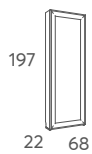

ERGONOMIC PLACEMENT SYSTEM

MOD.

kg.

549.070
Shoes case
Zapatero

29,50

52 kg

0,36 m³

MOD.

kg.

329.000
Hook panel
Perchero

11,10

11 kg

0,05 m³