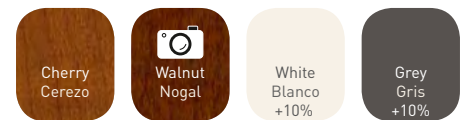

875.003
Wardrobe
Armario

87,20 180 kg 0,78 m³