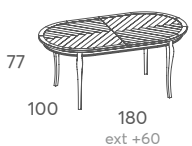

THREE DIFFERENT FORMS OF CARVED LEGS

DINING TABLES

mesas comedor

NATURAL OAK SPLINTED TOP

423.115
Dining table
Mesa

53,70

48 kg

0,21 m³