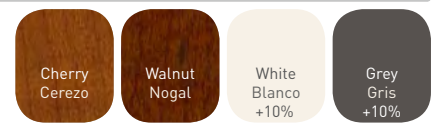

THREE DIFFERENTS FORMS OF CARVED LEGS

767.112
Desk
Escritorio

27,90
+10%

30 kg

0,14 m³

768.112
Desk
Escritorio

29,10
+10%

30 kg

0,14 m³

769.112
Desk
Escritorio

29,10
+10%

30 kg

0,14 m³