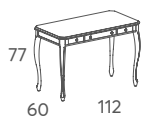

768.112
Desk
Escritorio

29,10
+10%

30 kg

0,14 m³