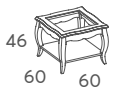

604.606
Corner table
Mesa rincón

17,90

14 kg

0,20 m³