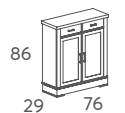

	MOD.		kg.	m ³	i				
80 3 110	316.080 Mirror Marco	14,00 +10%	14 kg	0,04 m ³	pag.: 99	Cherry Cerezo	Walnut Nogal	White Blanco +10%	Grey Gris +10%

CURVED AND CARVED FRONT

SOFT HALL CABINET

MOD.

105.080
Hall cabinet
Taquillón