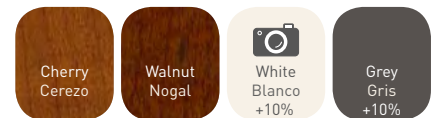

768.112
Desk
Escritorio

29,10
+10%

30 kg

0,14 m³