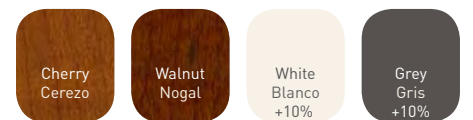

875.004
Wardrobe
Armario

103,00 223 kg 1,05 m³