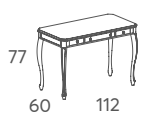

769.112
Desk
Escritorio

29,10
+10%

30 kg

0,14 m³