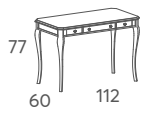

767.112
Desk
Escritorio

27,90
+10%

30 kg

0,14 m³