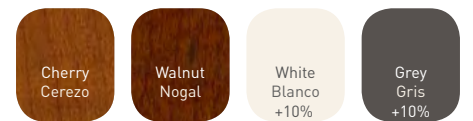

875.002
Wardrobe
Armario

66,30 125 kg 0,60 m³

875.003
Wardrobe
Armario

87,20 180 kg 0,78 m³

875.004
Wardrobe
Armario

103,00 223 kg 1,05 m³

875.005
Wardrobe
Armario

118,80 280 kg 1,21 m³