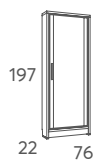

WHITE LACQUERED SHOES CASE

ERGONOMIC PLACEMENT SYSTEM

MOD.

539.076
Shoes case
Zapatero

29,50

66 kg

0,41 m³

MOD.