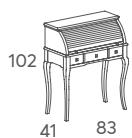

30 kg

0,14 m³

769.112
Desk
Escritorio

29,10
+10%

30 kg

0,14 m³

outstanding
SHAPE YOUR STYLE

CURVED DOOR WITH LOCK