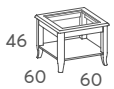

22,90

27 kg

0,36 m³

LIGHT AND PLEASANT APPEARANCE

fantastic
SHAPE YOUR STYLE

602.606
Corner table
Mesa rincón

16,10

18 kg