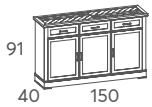

MOD.

931.150
Sideboard
Aparador

35,90

85 kg

0,62 m³