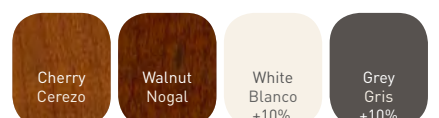

825.001
Book case
Librero

37,90

86 kg

0,75 m³