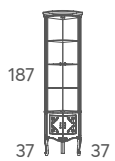

705.001
Display cabinet
Vitrina

56,90
+10%

61 kg

0,64 m³

CURVED AND CARVED FURNITURE

MOD.

kg.

m³