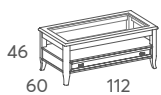

602.606
Corner table
Mesa rincón

16,10

18 kg

0,20 m³

602.112
Coffee table
Mesa centro

25,60

47 kg

0,36 m³